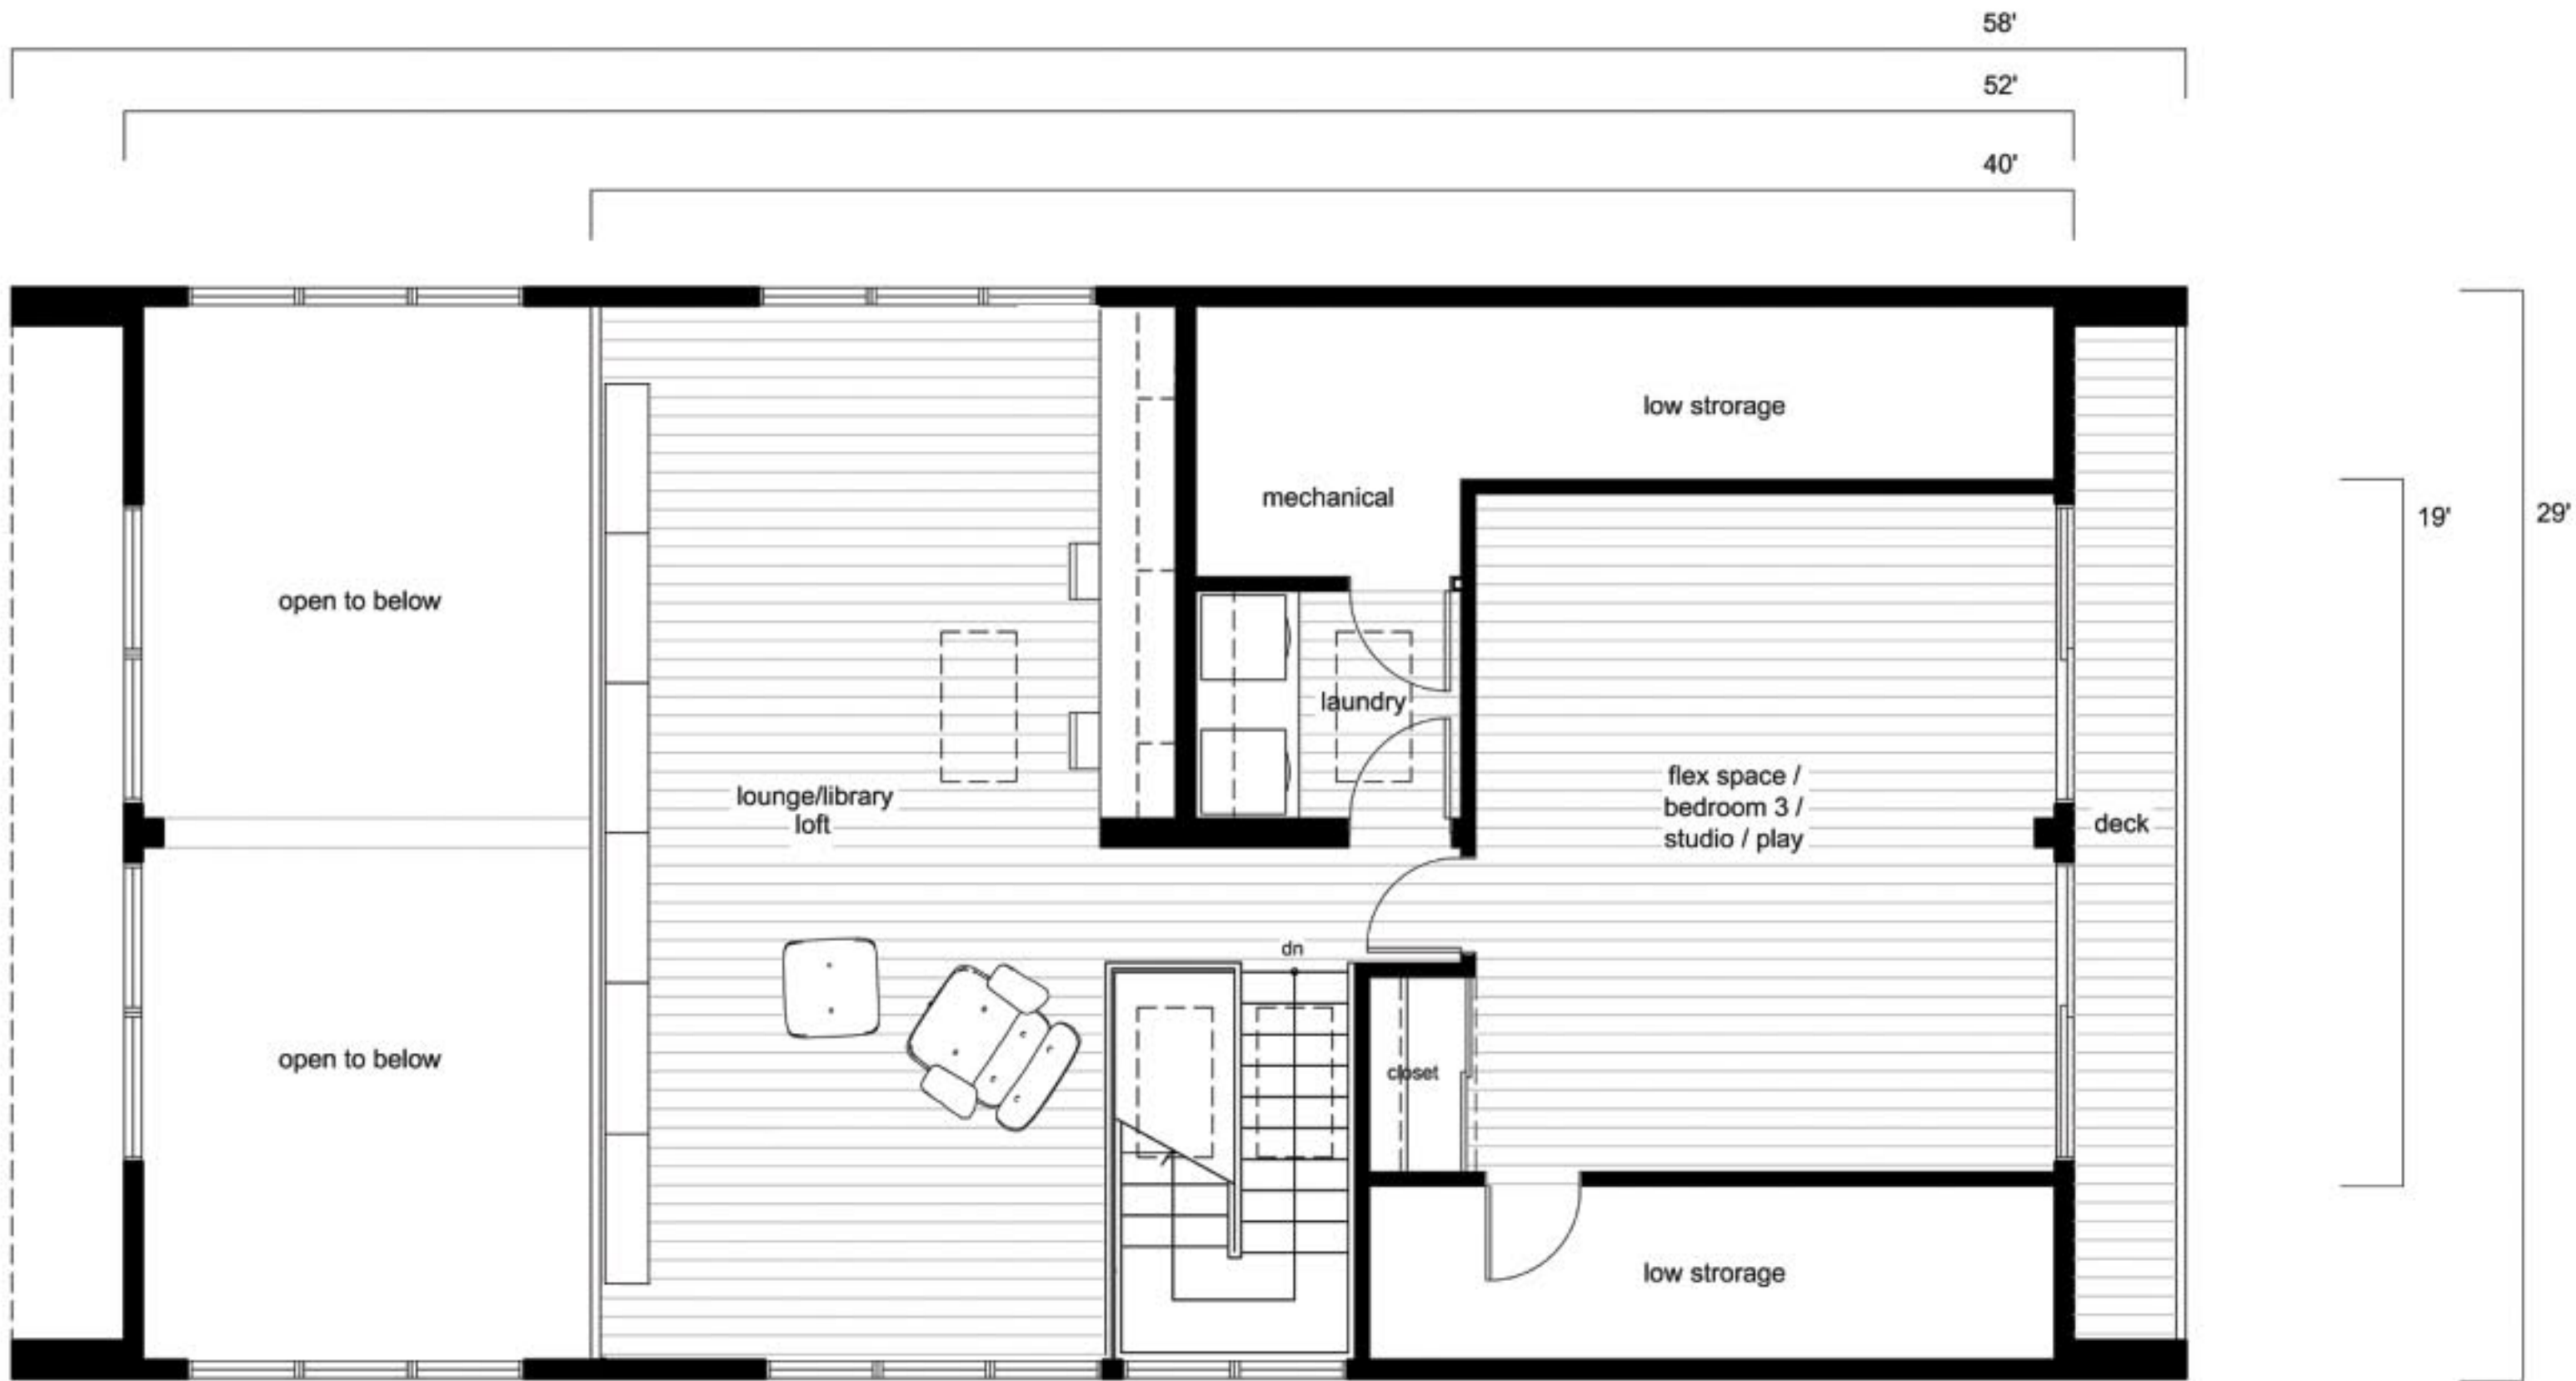

ridge0<sup>tm</sup>

living area  
lower: 1513sf  
upper: 828sf  
total: 2341sf

misc. area  
decks: 261sf  
storage: 246sf  
total area: 2848sf

lower level floor plan

ridge0<sup>tm</sup>

**living area**  
 lower: 1513sf  
 upper: 828sf  
 total: 2341sf

**misc. area**  
 decks: 261sf  
 storage: 246sf  
 total area: 2848sf

upper level floor plan